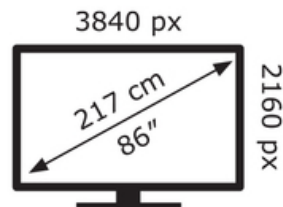

ENERG

LG Electronics

86UQ80003LB

171 kWh/1000h

ABCDEF**G**

234 kWh/1000h

2019/2013